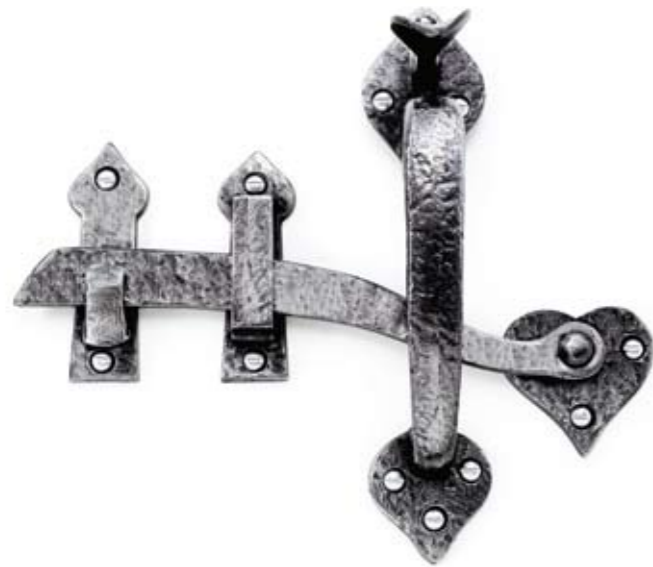

■ ■

**365 Push Plate**  
293mm x 74mm

**414 Pull Handle**  
Handle 394mm x 70mm  
Plate 292mm x 64mm

**209 Pull Handle**  
(7") 178mm

**223 Pull Handle**  
267mm x 44mm

**297 Pull Handle**  
241mm x 41mm  
(handed – left hand shown)

**390 Pull Handle**  
209mm x 44mm

**210 Thumb Latch**  
 Latch 226mm, handle 203mm  
 (handed – left hand shown)

**329 Thumb Latch**  
 Latch 108mm, handle 152mm

**326 Thumb Latch**  
 Latch 152mm, handle 203mm